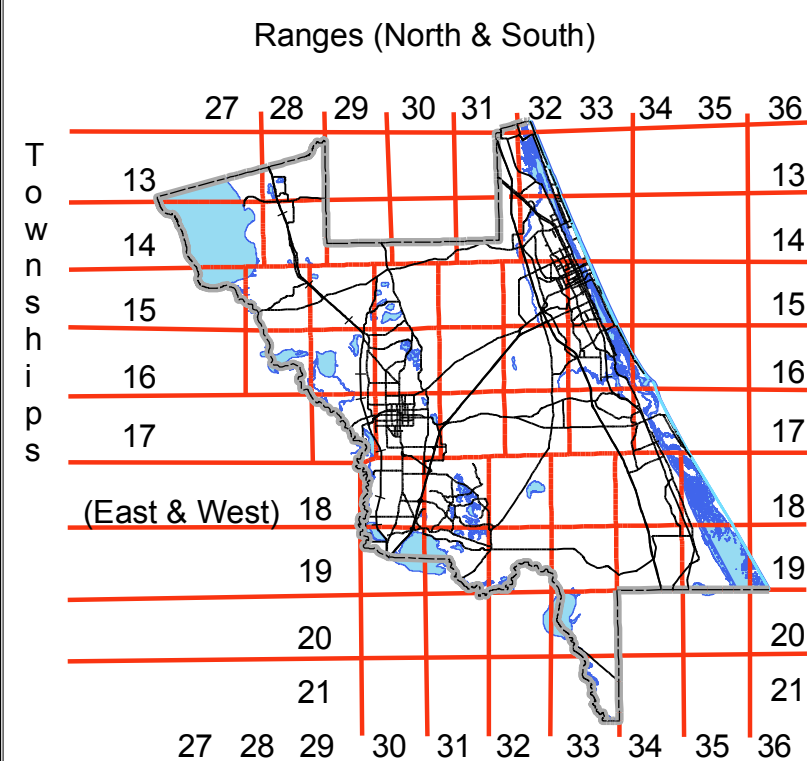

VOLUSIA COUNTY PARCEL I.D. (PID) SYSTEM A.K.A. PARCEL NUMBER / FOLIO NUMBER

*[Everything You Always Wanted To Know
About Your PID But Were Afraid To Ask...]*

WEST VOLUSIA		EAST VOLUSIA	
RANGES	TOWNSHIPS	RANGES	TOWNSHIPS
27	13, 14, 15	31	13, 14,
28	13,14,15, 16	32	12, 13,14,15, 16, 17
29	14, 15, 16, 17, 18	33	15, 16, 17, 18, 19, 20, 21
30	14, 15, 16, 17, 18, 19	34	16, 17, 18, 19
31	15, 16, 17, 18, 19, 20	35	18, 19
32	18, 19	36	19

Each Township is divided into 36 "Sections" of one square mile each.

6	5	4	3	2	1
7	8	9	10	11	12
18	17	16	15	14	13
19	20	21	22	23	24
30	29	28	27	26	25
31	32	33	34	35	36