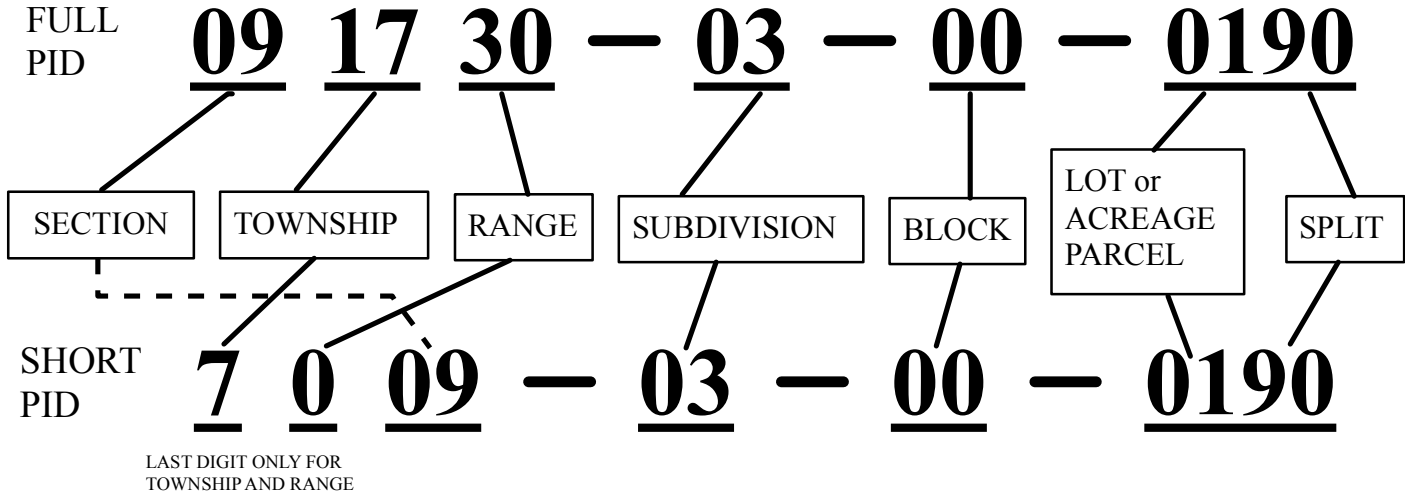

VOLUSIA COUNTY PARCEL I.D. (PID) SYSTEM A.K.A. PARCEL NUMBER / FOLIO NUMBER

*[Everything You Always Wanted To Know
About Your PID But Were Afraid To Ask...]*

WEST VOLUSIA		EAST VOLUSIA	
RANGES	TOWNSHIPS	RANGES	TOWNSHIPS
27	13, 14, 15	31	13, 14,
28	13,14,15, 16	32	12, 13,14,15, 16, 17
29	14, 15, 16, 17, 18	33	15, 16, 17, 18, 19, 20, 21
30	14, 15, 16, 17, 18, 19	34	16, 17, 18, 19
31	15, 16, 17, 18, 19, 20	35	18, 19
32	18, 19	36	19

Each Township is divided into 36 "Sections" of one square mile each.

6	5	4	3	2	1
7	8	9	10	11	12
18	17	16	15	14	13
19	20	21	22	23	24
30	29	28	27	26	25
31	32	33	34	35	36